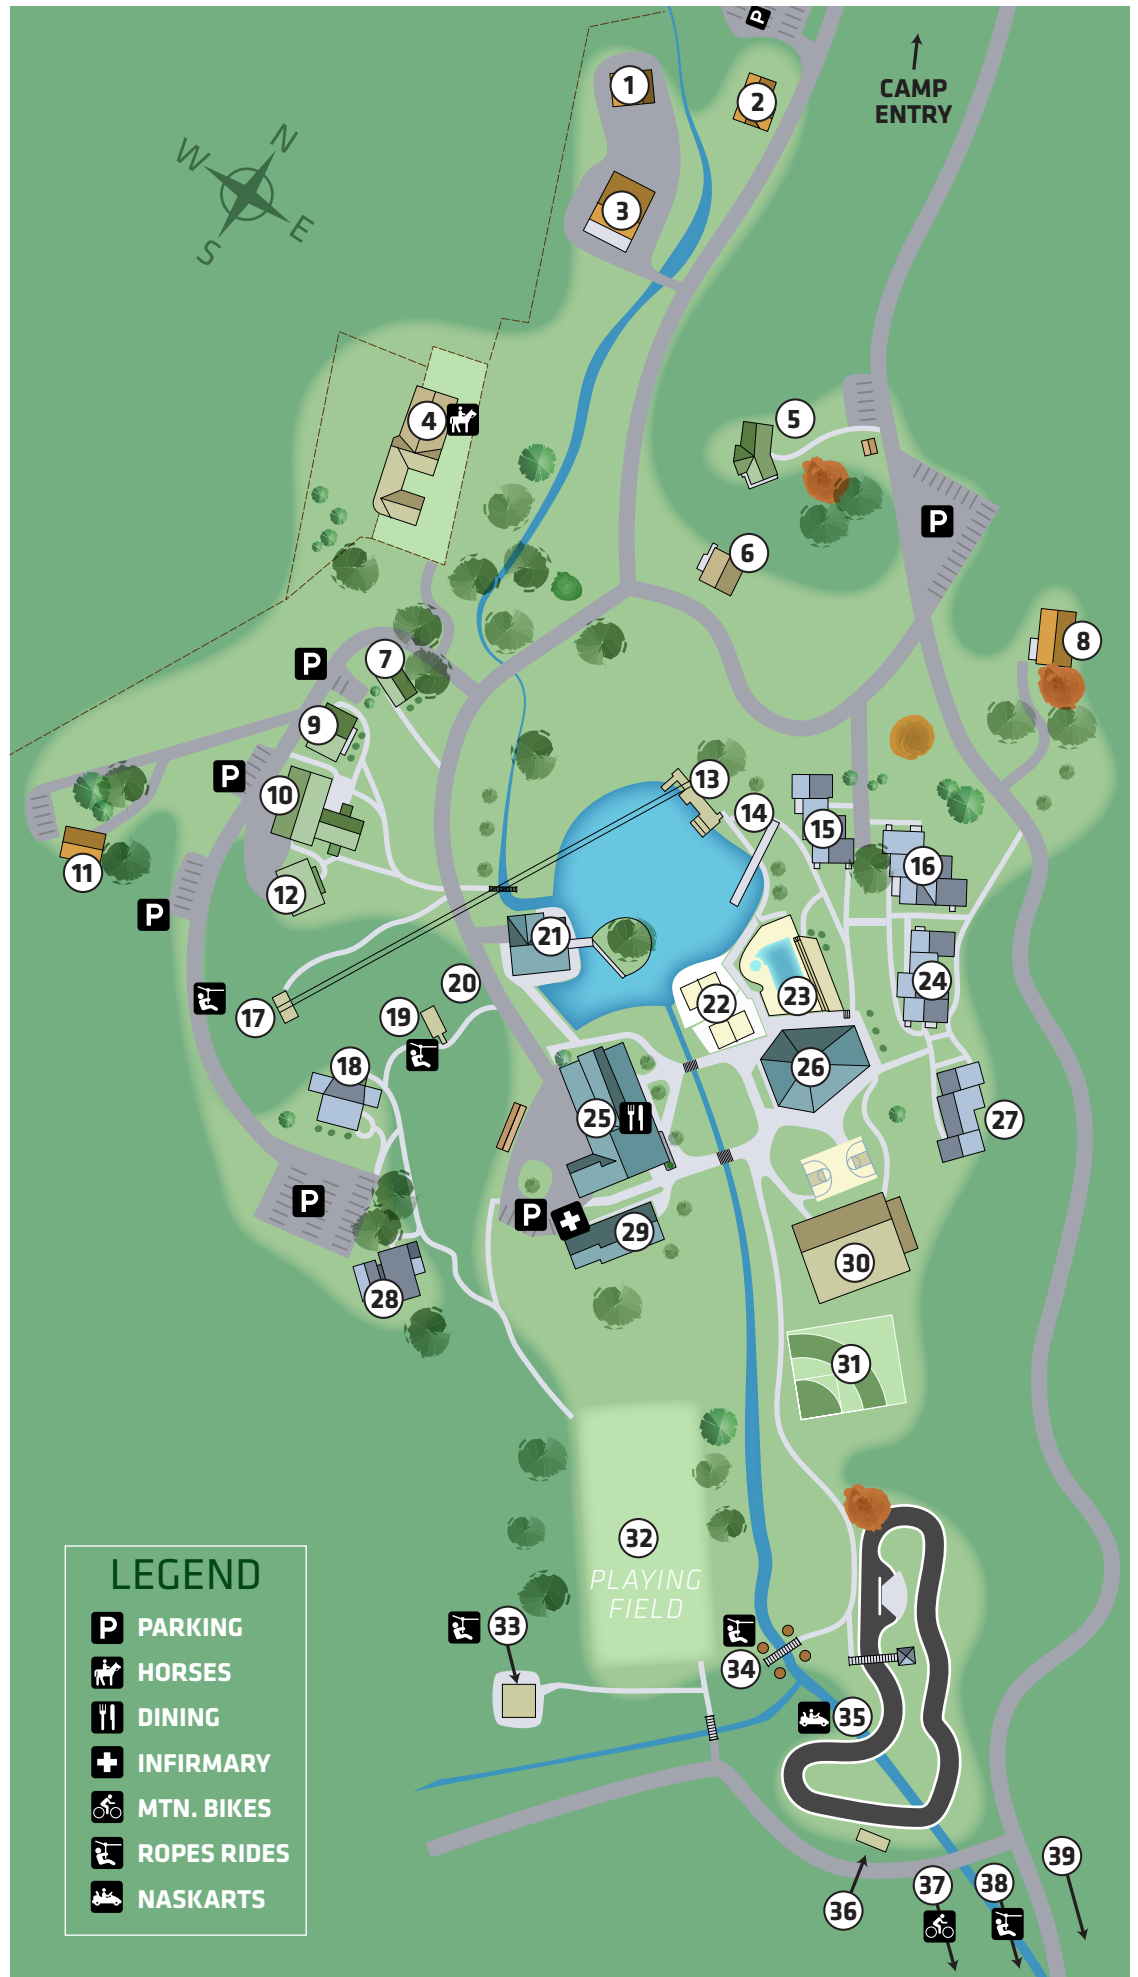

WINDY GAP®

younglife. CAMP

1. Landscape Shop
2. Wash Basin (laundry)
3. Maintenance Shop
4. Horse Stables
5. Overlook Lodge (adult guest lodge)
6. Hoedown Barn
7. Doctor's Chalet
8. Middle Mountain (private residence)
9. Sugar Mountain
10. Blue Ridge
11. Wiley Mountain (intern residence)
12. Beech Mountain
13. Waterfront
14. Slide
15. Mt. Mitchell
16. Mt. Pisgah
17. White Lighting (zipline)
18. Spruce Mountain
19. Old Yeller (giant swing)
20. Frisbee Golf Start
21. Sippin' Parlor (snack bar)
22. Sand Volleyball
23. Pool
24. Newfound Gap
25. Flat Creek Inn
 - Dining hall
 - Leaders lounge
26. Cumberland Gap
 - Country Store
 - County Seat – club room
 - Root Cellar – gameroom
27. Clingman's Dome
28. Cedar Mountain
29. Administrative Office/Infirmary
30. Wagon Wheel (gym)
31. Wiffleball Court
32. Playing Field
33. Chimney Rock (climbing tower)
34. Black Bear Scurry (quantum leap)
35. Naskart Track
36. Naskart Barn
37. Mountain Bikes
38. Shady Grove (ropes course)
39. To – Pioneer Plunge

LEGEND

- P** PARKING
- HORSES
- DINING
- INFIRMARY
- MTN. BIKES
- ROPES RIDES
- NASKARTS